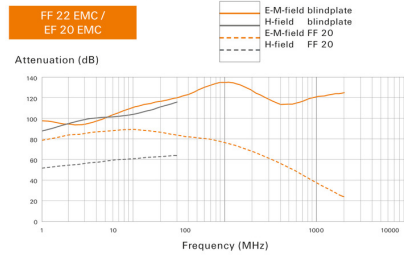

FF-EMC 22 54/230V GY

Weidmüller Interface GmbH & Co. KG
 Klingenbergstraße 26
 D-32758 Detmold
 Germany

Disegni

www.weidmueller.com

Graph

Shielding effectiveness measurements

Graph

Graph