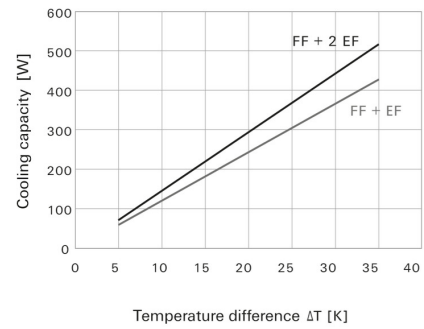

FF-EMC 22 54/230V GY

Weidmüller Interface GmbH & Co. KG
 Klingenbergstraße 26
 D-32758 Detmold
 Germany

Disegni

www.weidmueller.com

Graph

Shielding effectiveness measurements

Graph

Graph