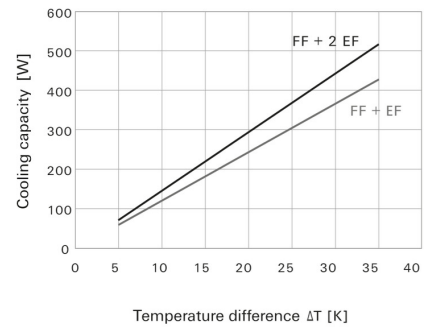

FF-EMC 22 54/230V BK

Weidmüller Interface GmbH & Co. KG
 Klingenbergstraße 26
 D-32758 Detmold
 Germany

Disegni

www.weidmueller.com

Graph

Shielding effectiveness measurements

Graph

Graph