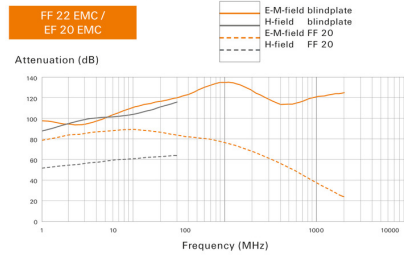

FF-EMC 22 54/230V BK

Weidmüller Interface GmbH & Co. KG
 Klingenbergstraße 26
 D-32758 Detmold
 Germany

Disegni

www.weidmueller.com

Graph

Shielding effectiveness measurements

Graph

Graph