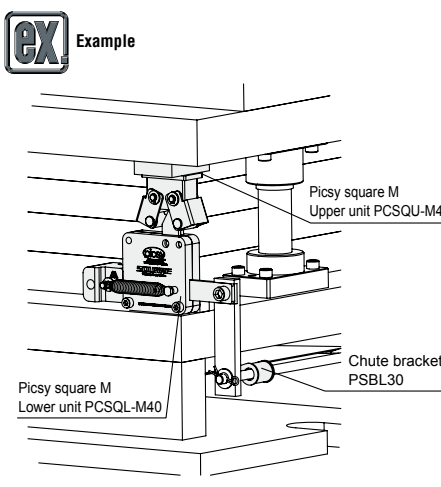

Part name	Accessory	Catalog No. Type	Base unit price
Picsy square M Set of upper and lower units (①②, and ③)	One hexagon socket head cap bolt (M10—15) Two dowel pins (φ 6—20) Two plain washers (for M8) Two spring washers (for M8) Two hexagon socket head cap bolt (M8—50)	<b>PCSQ-M40</b>	<b>Quotation</b>
Picsy square M Upper unit (②)	One hexagon socket head cap bolt (M10—15) Two dowel pins (φ 6—20)	<b>PCSQU-M40</b>	
Picsy square M Lower unit (①)	Two plain washers (for M8) Two spring washers (for M8) Two hexagon socket head cap bolt (M8—50)	<b>PCSQL-M40</b>	
Chute bracket (③)	—	<b>PSBL30</b>	

Two chute brackets (③) are included in a set sales. PSBL30 (chute bracket (③)) sales per piece.

Order **Catalog No. PCSQ—M40** Days to Ship **Quotation**

Part name	Accessory	Catalog No. Type	Base unit price
Picsy square L Set of upper and lower units (①②, and ③)	One hexagon socket head cap bolt (M10—15) Two dowel pins (φ 6—20) Two plain washers (for M8) Two spring washers (for M8) Two hexagon socket head cap bolt (M8—50)	<b>PCSQ-L70</b>	<b>Quotation</b>
Picsy square L Upper unit (②)	One hexagon socket head cap bolt (M10—15) Two dowel pins (φ 6—20)	<b>PCSQU-L70</b>	
Picsy square L Lower unit (①)	Two plain washers (for M8) Two spring washers (for M8) Two hexagon socket head cap bolt (M8—50)	<b>PCSQL-L70</b>	
Chute bracket (③)	—	<b>PSBL30</b>	