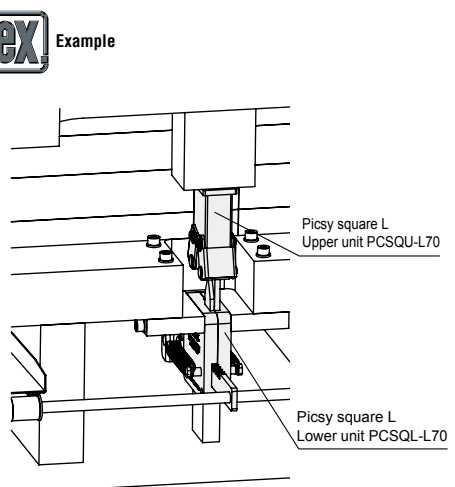

Order **Catalog No. PCSQ—L70** Days to Ship **Quotation**